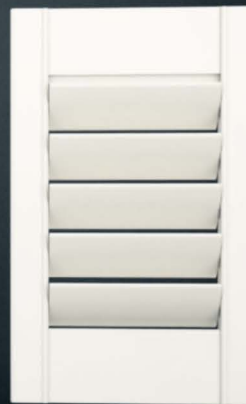

GET THE BEST
Plantation Shutters
AT THE
LOWEST PRICE
In Florida

X-RAY COMPARISON

Theirs

An X-ray view of a roller blind with a curved slat design. The slats are dark grey and have a distinct upward curve. The blind is mounted on a light grey frame.

VS

Ours

An X-ray view of a roller blind with a flat slat design. The slats are dark grey and are completely flat. The blind is mounted on a light grey frame.

COMPETING SHUTTER

NOT REINFORCED

Junk

**NOT PROPERLY
REINFORCED**

**BETTER LOUVER
TENSION**

**LESS WINDOW DEPTH
NEEDED**

**STRONGER BUILD
QUALITY**

WORLDS FIRST
FULLY ALUMINUM
Reinforced Gear System Shutter

SMOOTH
operation
& Louver control

**CLEANER LOOK &
UNOBSTRUCTED**
View

AVAILABLE COLOR *Shades*

PVC

SUPER

SNOW

BRIGHT

CLASSIC

OFF WHITE

AVAILABLE COLOR *Shades*