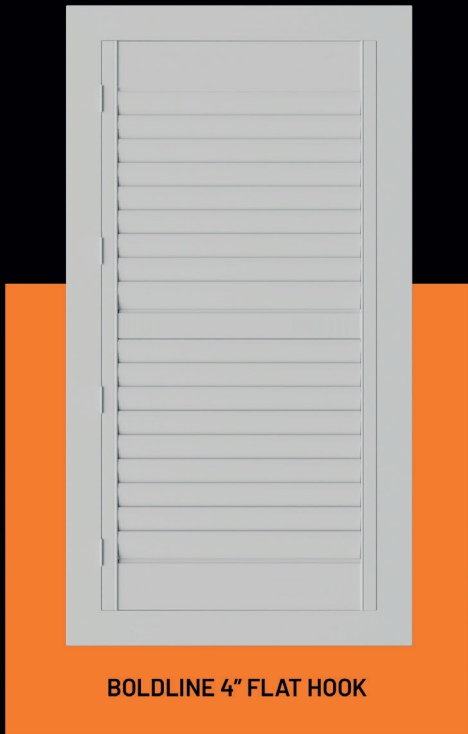

RIGHT CLOSED DOWN

RIGHT OPEN

RIGHT TOP OPEN

RIGHT BOTTOM OPEN

Product

#PBW-010-35

- In Stock
- Same Day Pickup
- Next Day Delivery

Panel: **Version 3 Beaded**
Fits Widths: **34.25 to 37.25**
Fits Heights: **72 to 75**
Material: **Reinforced PVC**
Color: **Snow White**
Louver Size: **3.5**