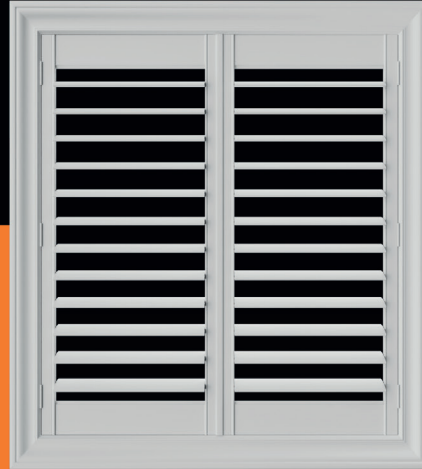

BOLDLINE 4" CROWN HOOK