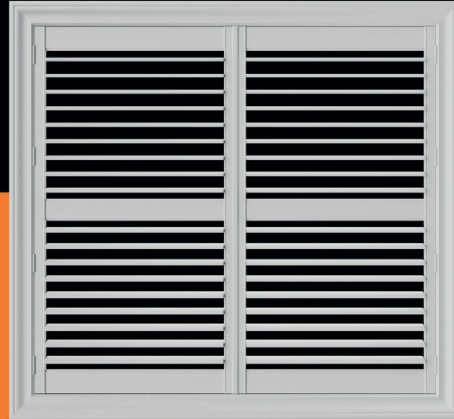

BOLDLINE 4" CROWN HOOK