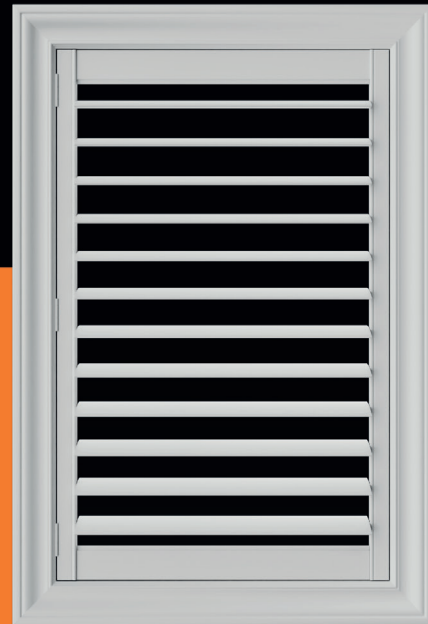

Fits Widths: **34.25 to 37.25**

Fits Heights: **56 to 59**

Material: **Reinforced PVC**

Color: **Snow White**

Louver Size: **4.5**

BOLDLINE 4" FLAT HOOK

BOLDLINE 4" CROWN HOOK

LEFT CLOSED UP