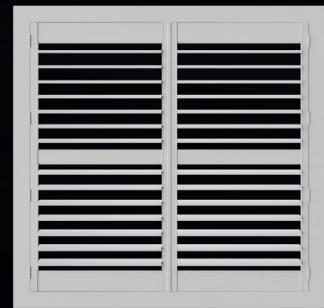

BOLDLINE 4" FLAT HOOK

BOLDLINE 4" CROWN HOOK

CLOSED DOWN

CLOSED UP

OPEN

TOP OPEN

BOTTOM OPEN

IN STOCK: BOLD HOOK FRAMES