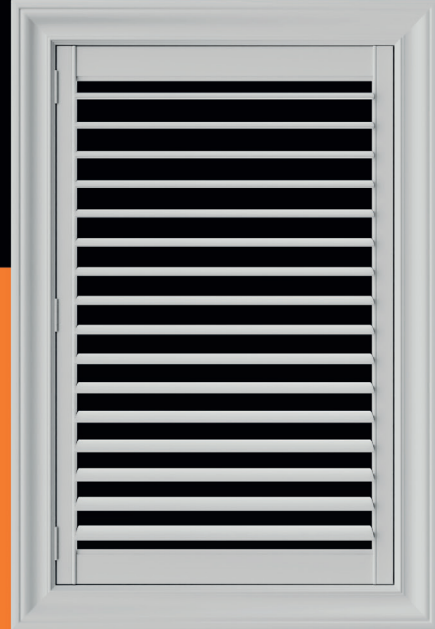

BOLDLINE 4" CROWN HOOK