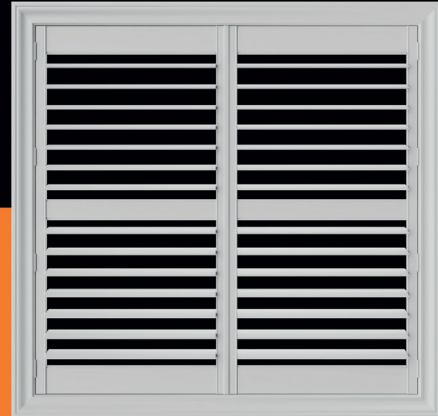

BOLDLINE 4" CROWN HOOK