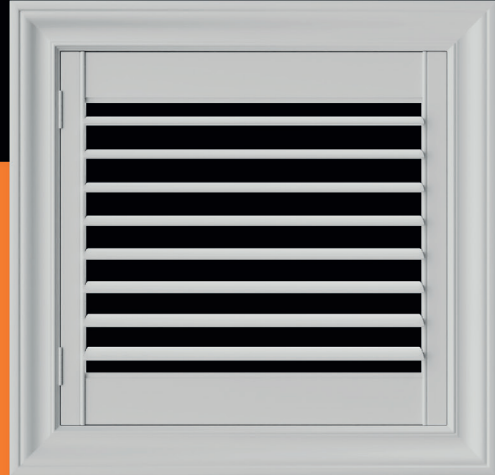

Fits Widths: **34.25 to 37.25**

Fits Heights: **35 to 38**

Material: **Reinforced PVC**

Color: **Snow White**

Louver Size: **4.5**

BOLDLINE 4" FLAT HOOK

BOLDLINE 4" CROWN HOOK

LEFT CLOSED UP