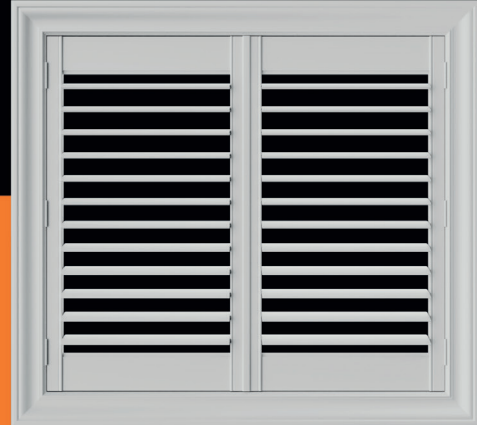

Fits Widths: **50.5 to 53.5**

Fits Heights: **47.5 to 50.5**

Material: **Reinforced PVC**

Color: **Snow White**

Louver Size: **3.5**

BOLDLINE 4" FLAT HOOK

BOLDLINE 4" CROWN HOOK

CLOSED UP