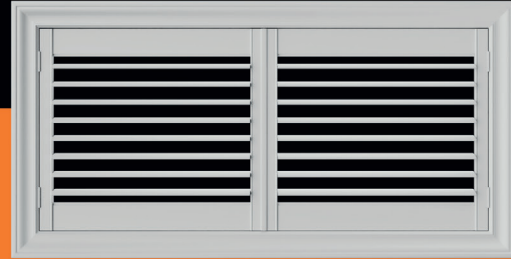

BOLDLINE 4" CROWN HOOK