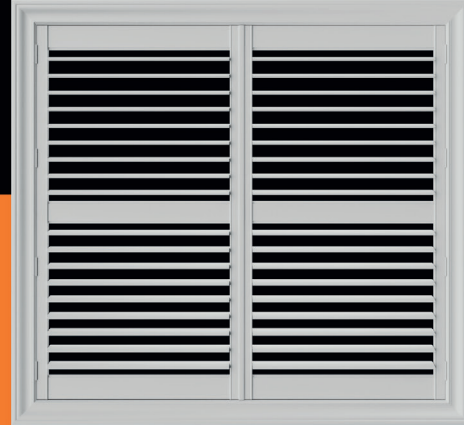

BOLDLINE 4" CROWN HOOK