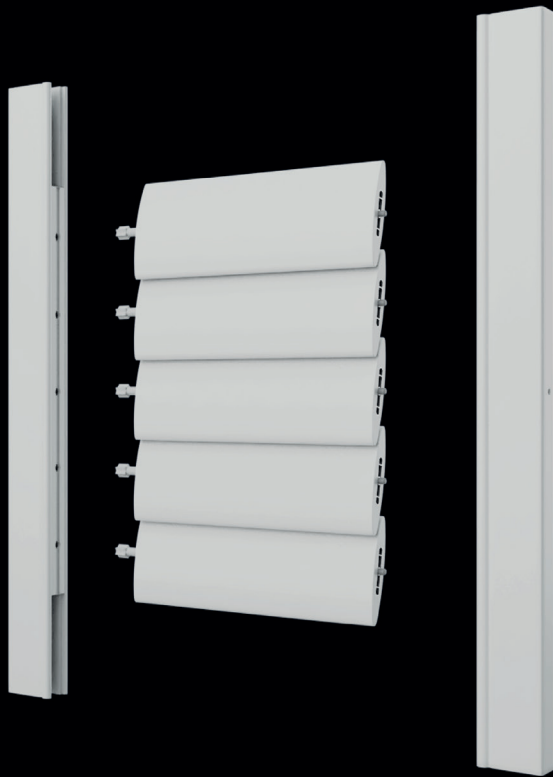

Combine with No Show Tilt to create near perfect louver tension