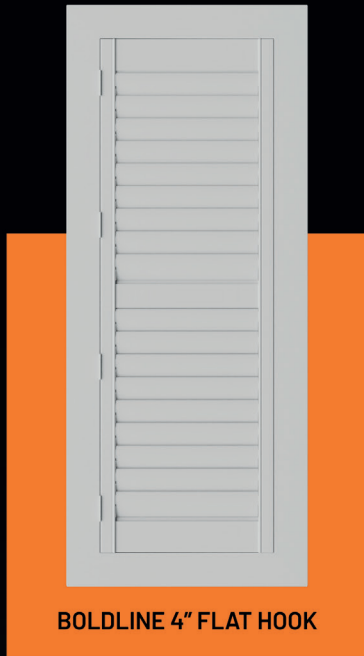

Product

#PBW-004-35

- → In Stock
- → Same Day Pickup
- → Next Day Delivery

Panel: **Version 3 Beaded**

Fits Widths: **23.5 to 26.5**

Fits Heights: **68.5 to 71.75**

Material: **Reinforced PVC**

Color: **Snow White**

Louver Size: **3.5**

BOLDLINE 4" FLAT HOOK