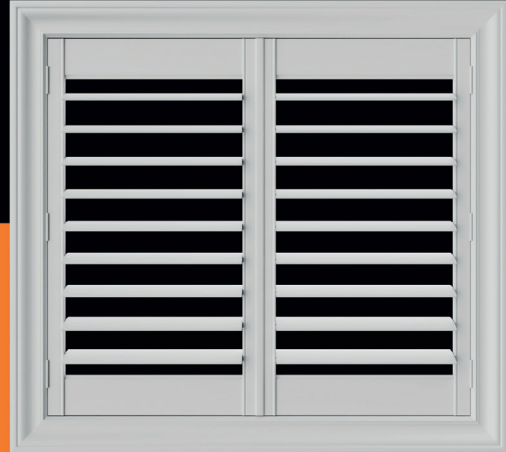

Fits Widths: **50.5 to 53.5**

Fits Heights: **47.5 to 50.5**

Material: **Reinforced PVC**

Color: **Snow White**

Louver Size: **4.5**

BOLDLINE 4" FLAT HOOK

BOLDLINE 4" CROWN HOOK

CLOSED DOWN