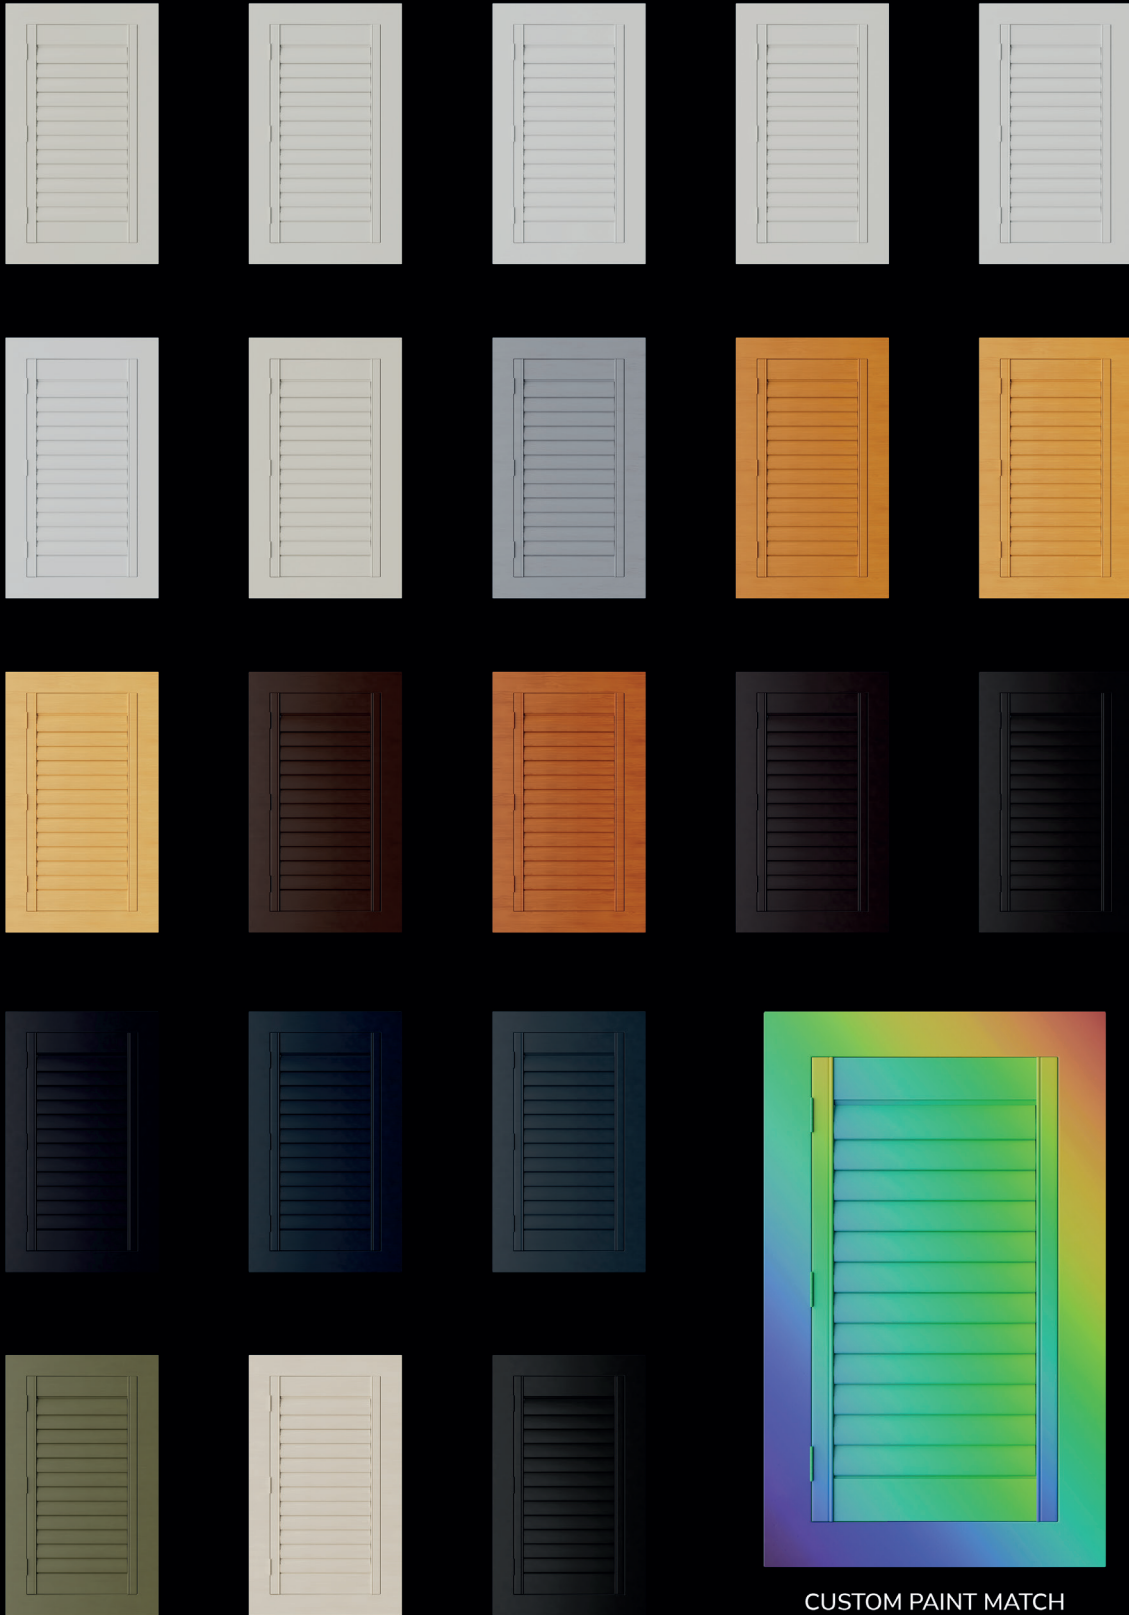

5.5 LOUVERS

ORDER

COLORS

IN STOCK

SNOW WHITE

ORDER

SUPER WHITE

ORDER

BRIGHT WHITE

ORDER

CLASSIC WHITE

ORDER

OFF WHITE

FLAT PANEL

ORDER

BEADED PANEL

IN STOCK

ALSO AVAILABLE IN **BASSWOOD COLORS**

CUSTOM PAINT MATCH

Download the PDF Version Free

simplyshutters.com/catalog