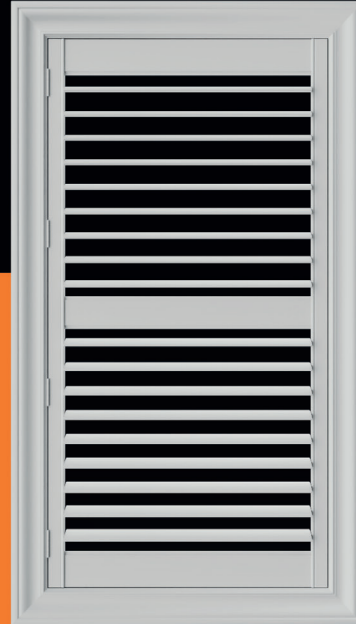

BOLDLINE 4" CROWN HOOK