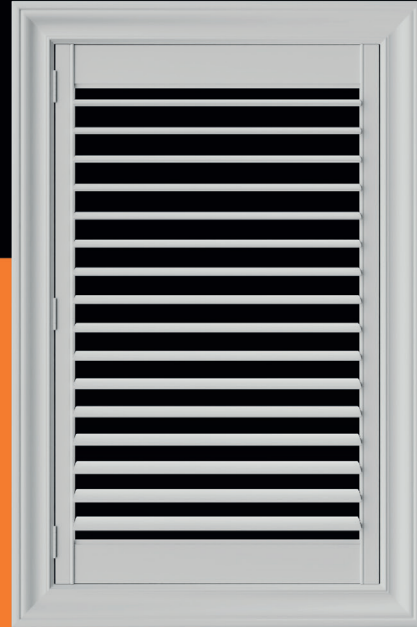

BOLDLINE 4" CROWN HOOK