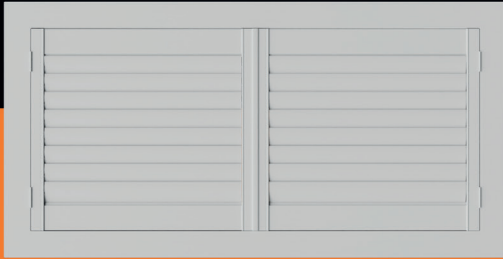

#PBW-016-35

- In Stock
- Same Day Pickup
- Next Day Delivery

Panel: **Version 3 Beaded**

Fits Widths: **71 to 74**

Fits Heights: **35 to 38**

Material: **Reinforced PVC**

Color: **Snow White**

Louver Size: **3.5**