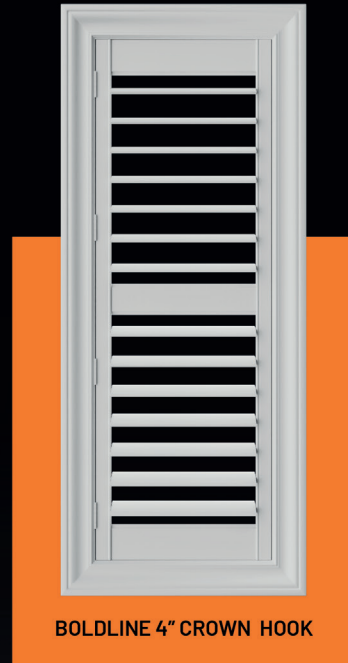

- In Stock
- Same Day Pickup
- Next Day Delivery

Panel: **Version 3 Beaded**

Fits Widths: **23.5 to 26.5**

Fits Heights: **68.5 to 71.75**

Material: **Reinforced PVC**

Color: **Snow White**

Louver Size: **4.5**