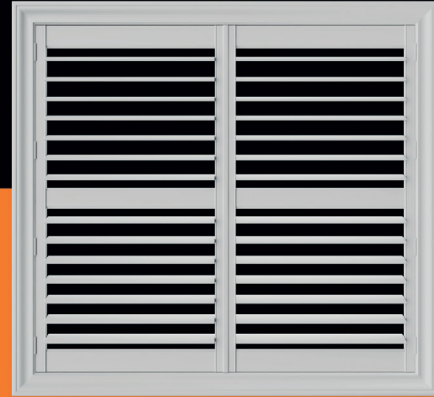

BOLDLINE 4" CROWN HOOK