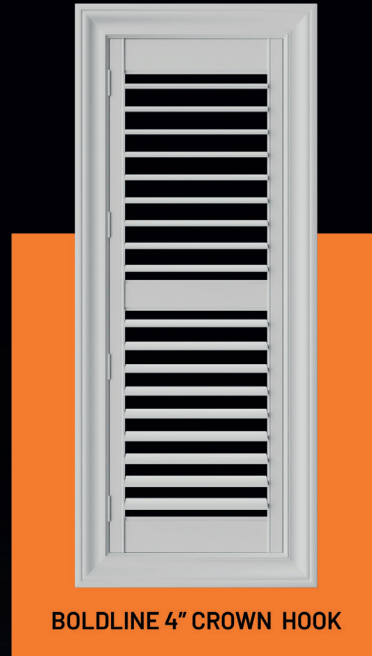

BOLDLINE 4" CROWN HOOK