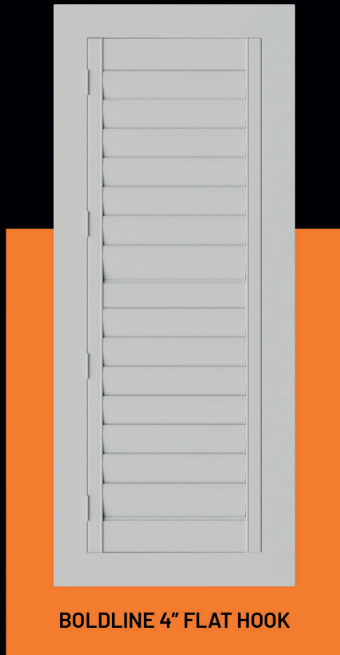

- In Stock
- Same Day Pickup
- Next Day Delivery

Panel: **Version 3 Beaded**

Fits Widths: **23.5 to 26.5**

Fits Heights: **68.5 to 71.75**

Material: **Reinforced PVC**

Color: **Snow White**

Louver Size: **4.5**