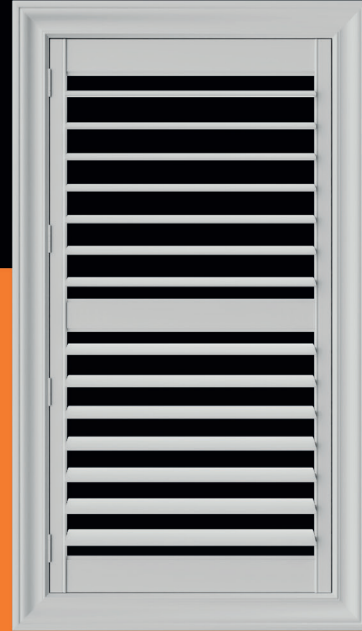

BOLDLINE 4" CROWN HOOK