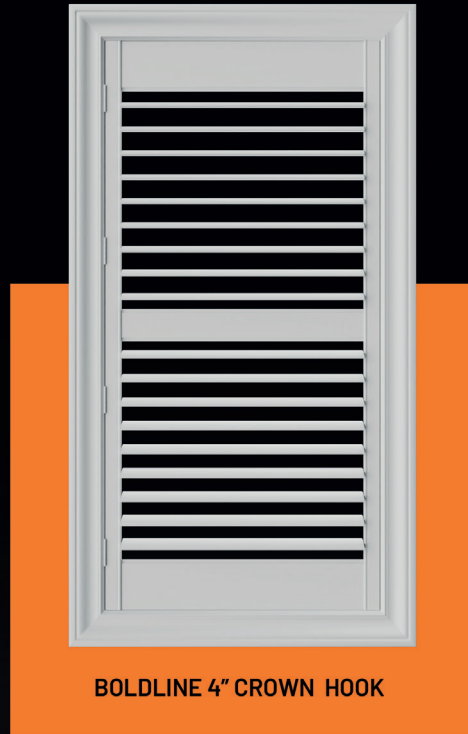

RIGHT CLOSED DOWN

RIGHT OPEN

RIGHT TOP OPEN

RIGHT BOTTOM OPEN

Product

#PBW-010-35

- In Stock
- Same Day Pickup
- Next Day Delivery

Panel: **Version 3 Beaded**
Fits Widths: **34.25 to 37.25**
Fits Heights: **72 to 75**
Material: **Reinforced PVC**
Color: **Snow White**
Louver Size: **3.5**